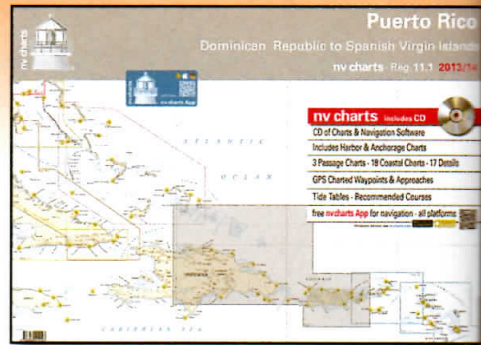

## Explore

■ NV Charts' newly updated chart set for Region 11.1 Puerto Rico has a new layout, clear cartography, complies with international chart standards, and is available in paper or digital format, as a memory card for chart plotters, or with NV Charts' new iOS mobile navigation App to help you explore with ease. Features include a more distinctive shore and shallows cartography, aids to navigation and light characteristics and tidal information. The cartography is visually distinct, with unique color differences to make specific depths, shoals, reefs, and exposed tidal areas stand out for easy recognition. MSRP \$69.80; [nvcharts.com](http://nvcharts.com)